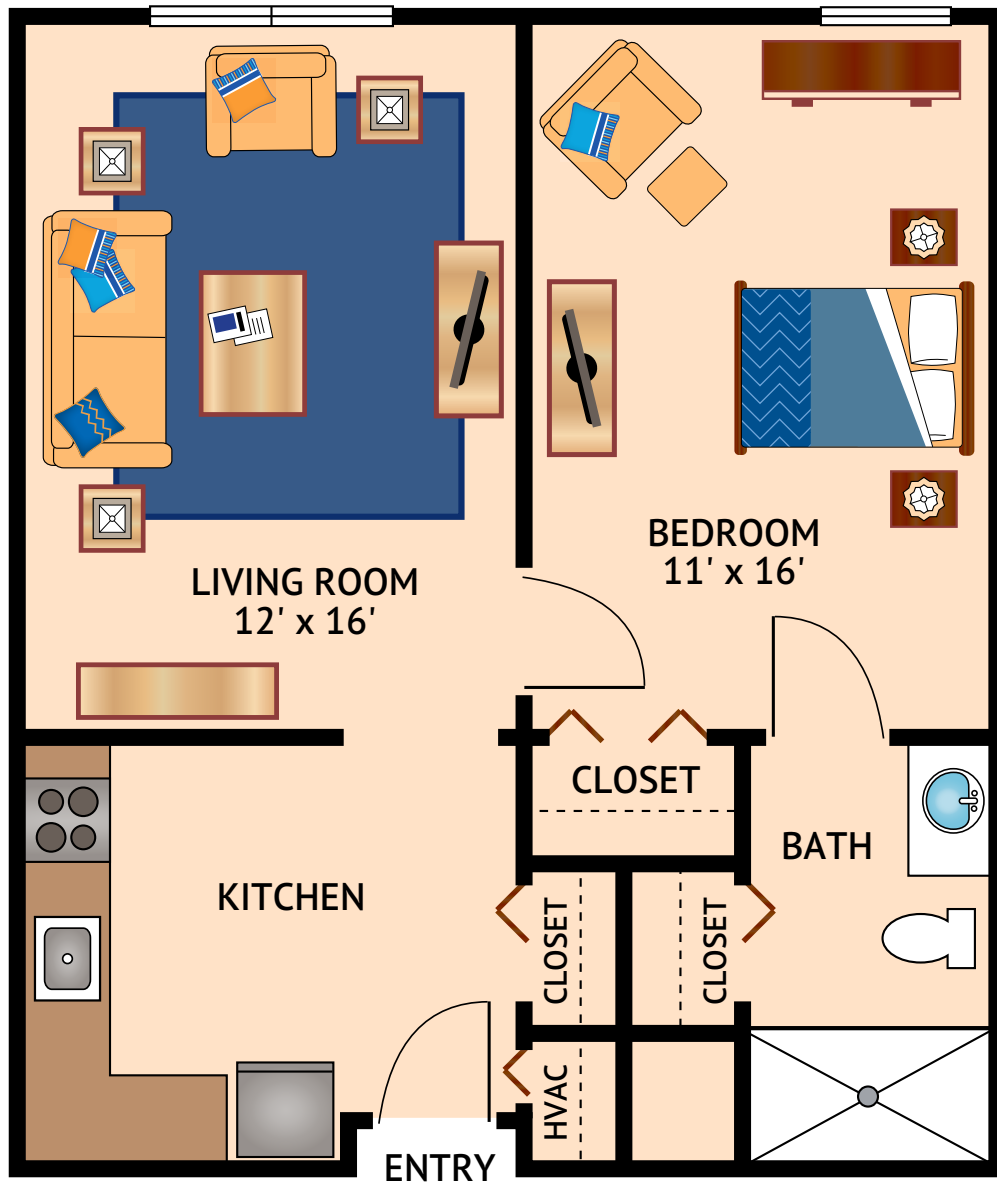

INDEPENDENT LIVING at The Town Center

Floor Plan

ONE BEDROOM
600 Square Feet

Floor plans are not to scale and are shown for comparative purposes only.
Actual apartment floor plans may have minor variations.